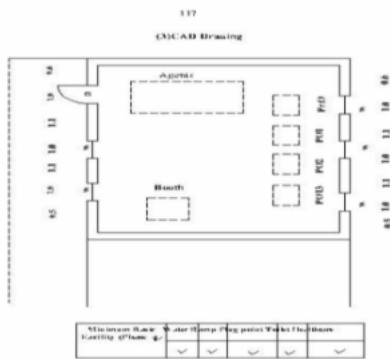

Cad View

Key MAP View

(a) Land marks
(b) Road names
(c) Traffic Bus