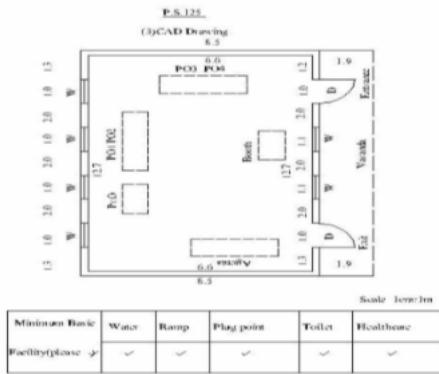

Nazri Naksha

Google Map View

Polling Station Building Front View

Polling Station Front View

Cad View

Key MAP View