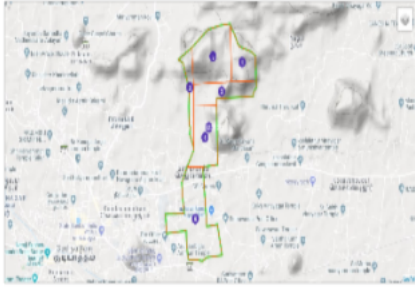

Nazri Naksha

Google Map View