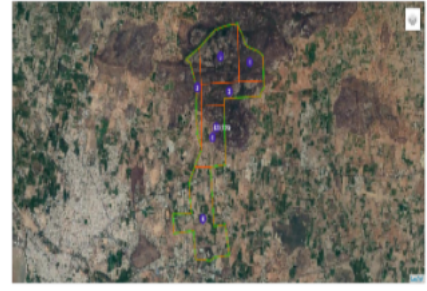

Nazri Naksha

Google Map View