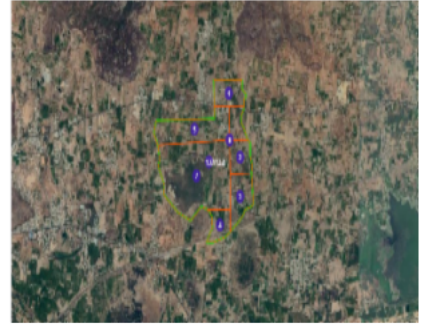

Nazri Naksha

Google Map View