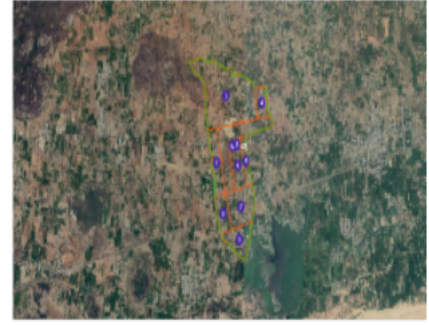

Nazri Naksha

Google Map View