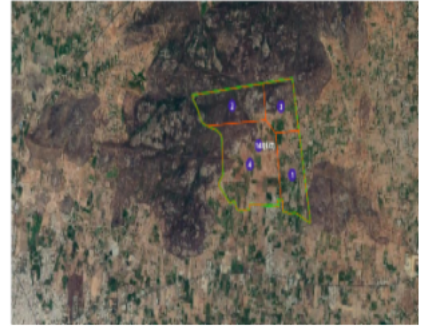

Nazri Naksha

Google Map View