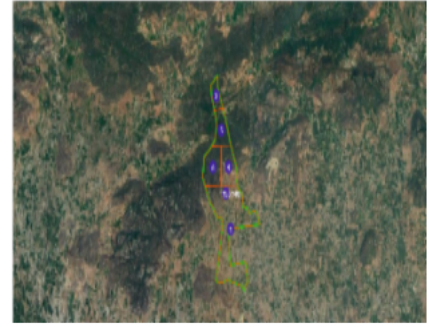

Nazri Naksha

Google Map View