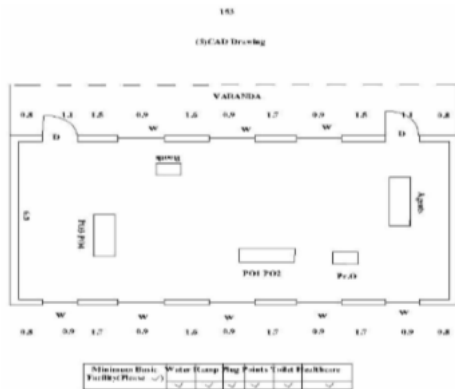

Nazri Naksha

Google Map View

Polling Station Building Front View

Polling Station Front View

Cad View

Key MAP View