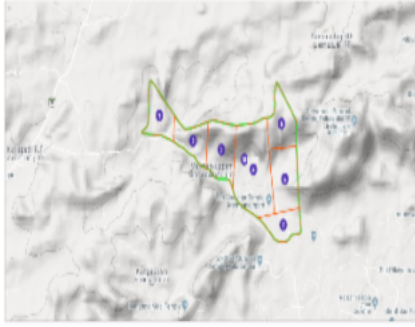

Nazri Naksha

Google Map View