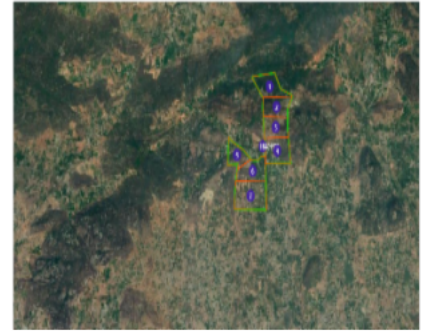

Nazri Naksha

Google Map View