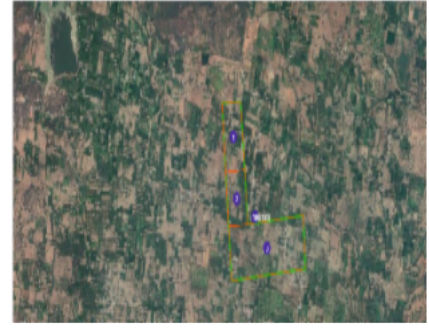

Nazri Naksha

Google Map View