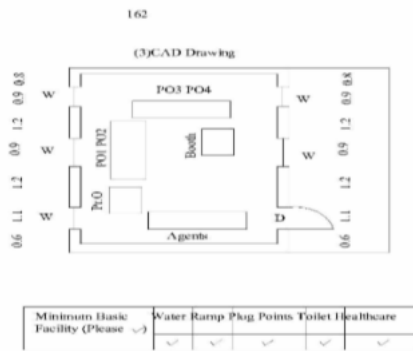

Nazri Naksha

Google Map View

Polling Station Building Front View

Polling Station Front View

Cad View

Key MAP View