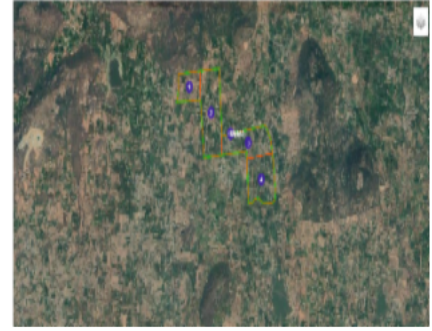

Nazri Naksha

Google Map View