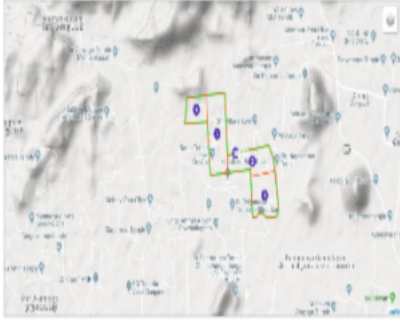

Nazri Naksha

Google Map View