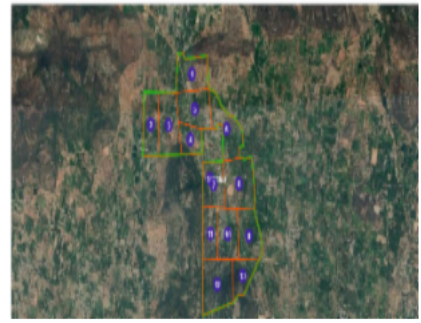

Nazri Naksha

Google Map View