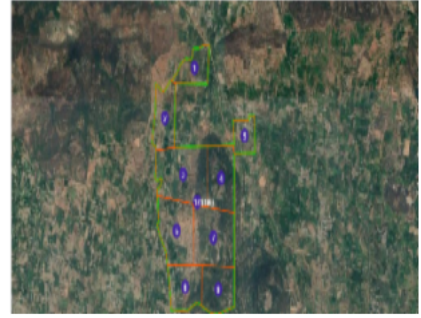

Nazri Naksha

Google Map View