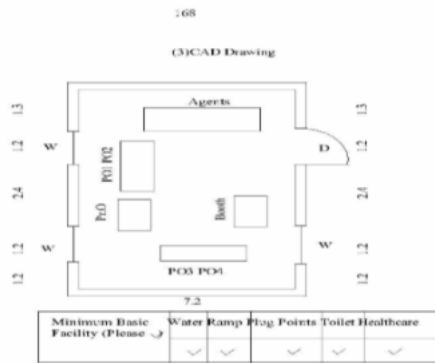

Nazri Naksha

Google Map View

Polling Station Building Front View

Polling Station Front View

Cad View

Key MAP View