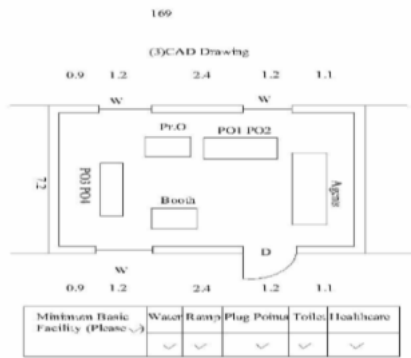

Nazri Naksha

Google Map View

Polling Station Building Front View

Polling Station Front View

Cad View

Key MAP View