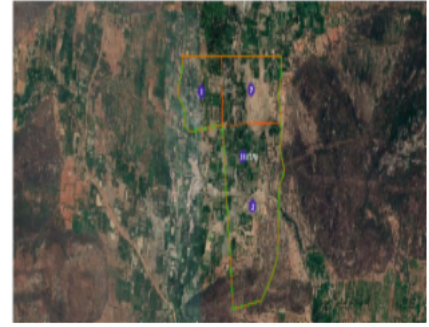

Nazri Naksha

Google Map View