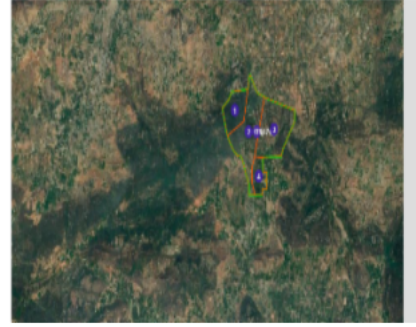

Nazri Naksha

Google Map View