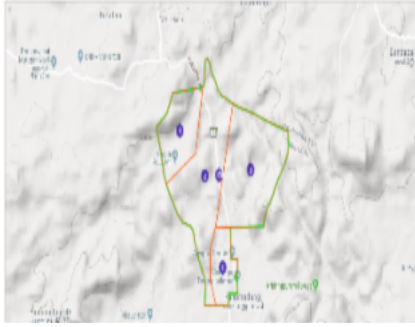

Nazri Naksha

Google Map View