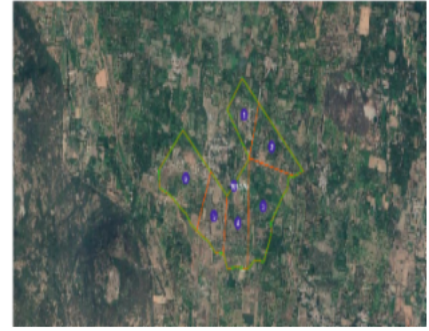

Nazri Naksha

Google Map View