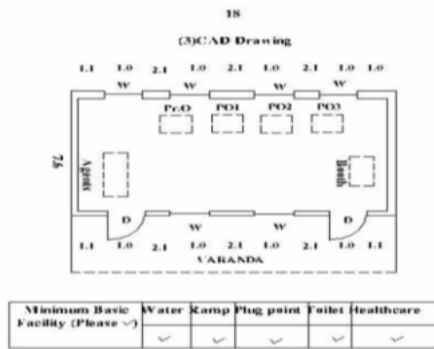

Nazri Naksha

Google Map View

Polling Station Building Front View

Polling Station Front View

Cad View

Key MAP View