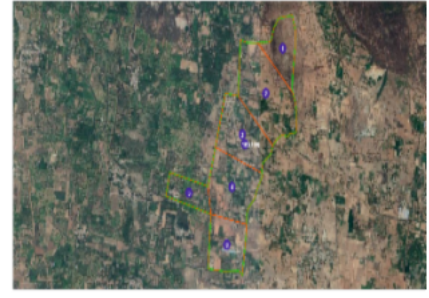

Nazri Naksha

Google Map View