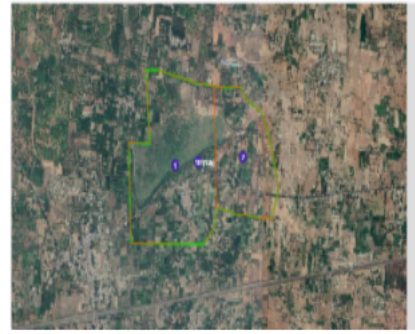

Nazri Naksha

Google Map View