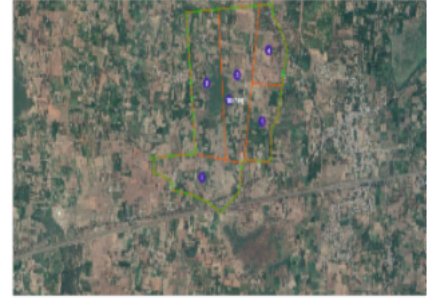

Nazri Naksha

Google Map View