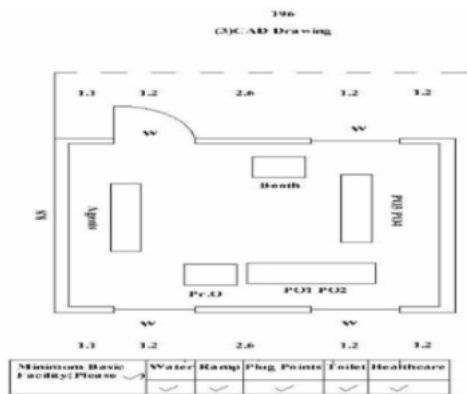

Nazri Naksha

Google Map View

Polling Station Building Front View

Polling Station Front View

Cad View

Key MAP View