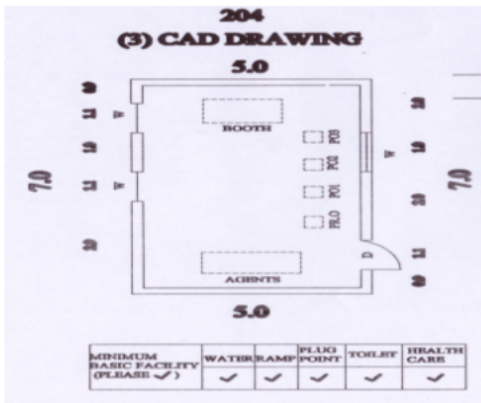

Nazri Naksha

Google Map View

Polling Station Building Front View

Polling Station Front View

Cad View

Key MAP View