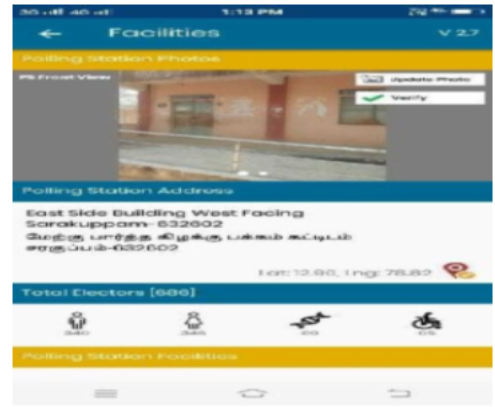

Polling Station Front View