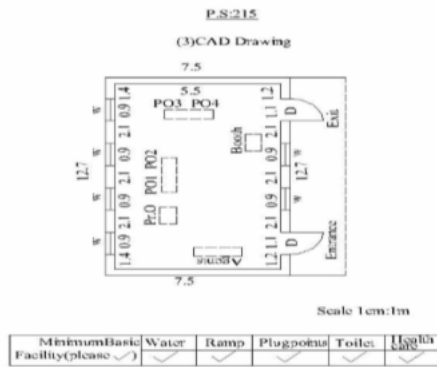

Nazri Naksha

Google Map View

Polling Station Building Front View

Polling Station Front View

Cad View

Key MAP View