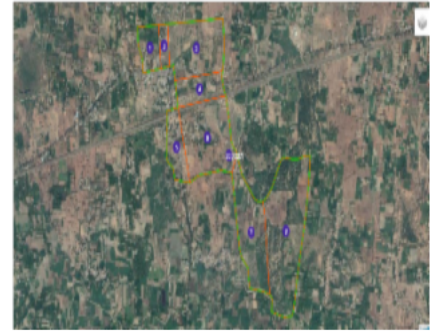

Nazri Naksha

Google Map View