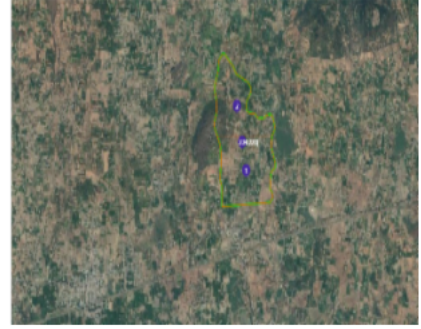

Nazri Naksha

Google Map View