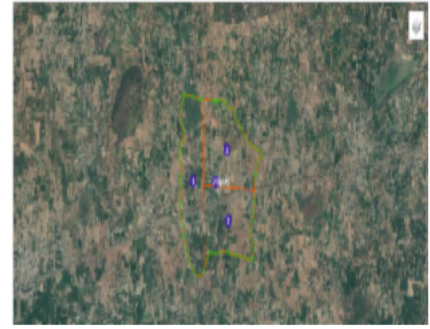

Nazri Naksha

Google Map View