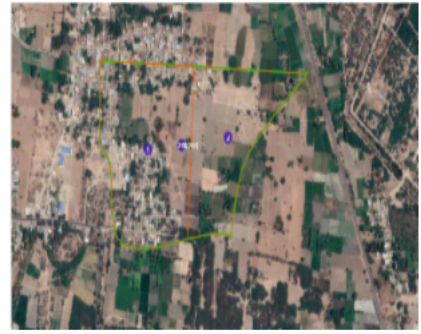

Nazri Naksha

Google Map View