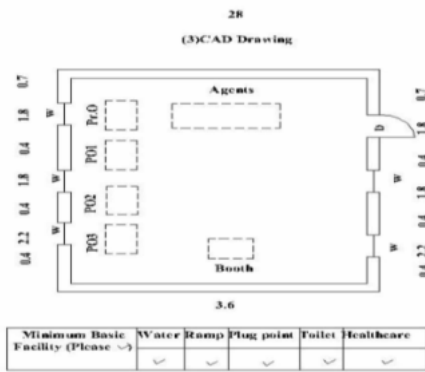

Nazri Naksha

Google Map View

Polling Station Building Front View

Polling Station Front View

Cad View

Key MAP View