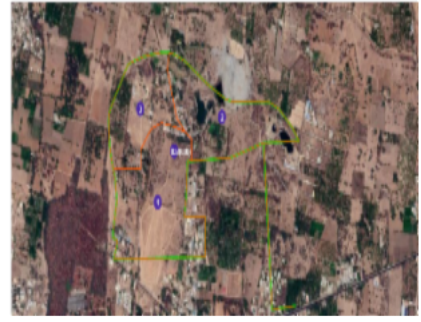

Nazri Naksha

Google Map View