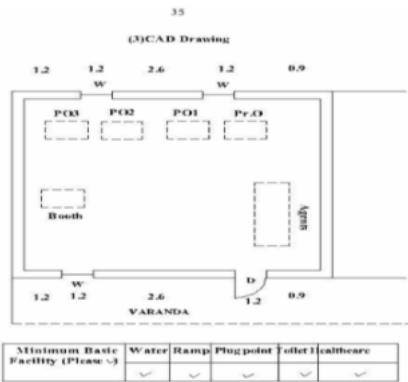

Nazri Naksha

Google Map View

Polling Station Building Front View

Polling Station Front View

Cad View

Key MAP View