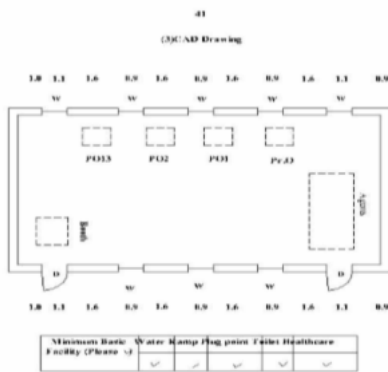

Nazri Naksha

Google Map View

Polling Station Building Front View

Polling Station Front View

Cad View

Key MAP View