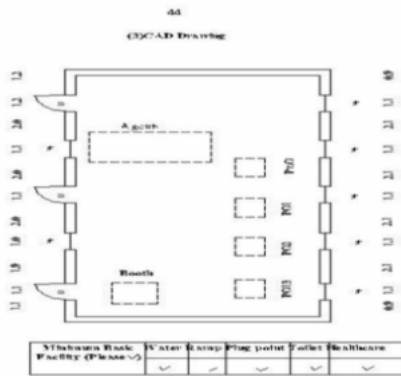

Cad View

Key MAP View

(a) Landmarks
(b) Road names
(c) Traffic flow