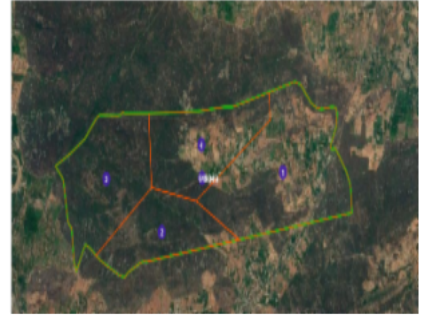

Nazri Naksha

Google Map View