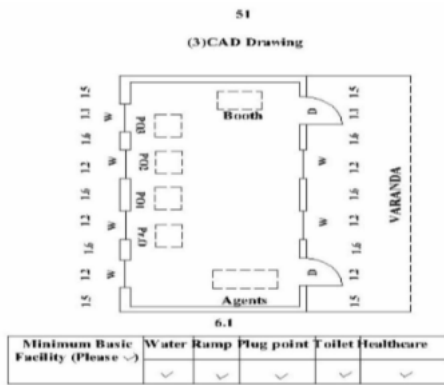

Nazri Naksha

Google Map View

Polling Station Building Front View

Polling Station Front View

Cad View

Key MAP View

(a) Land marks
(b) Road names
(c) Traffic flow