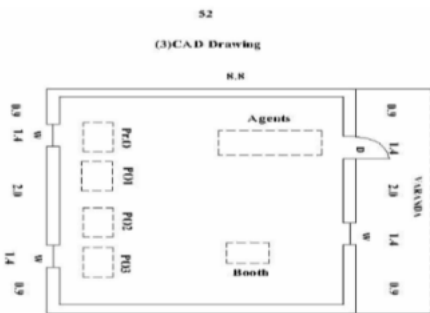

Cad View

Key MAP View

Minimum Basic Facility (Please ->)	Water	Kamp	Plug point	Toilet	Healthcare
	✓	✓	✓	✓	✓

(a) Land marks
(b) Road names
(c) Traffic Row