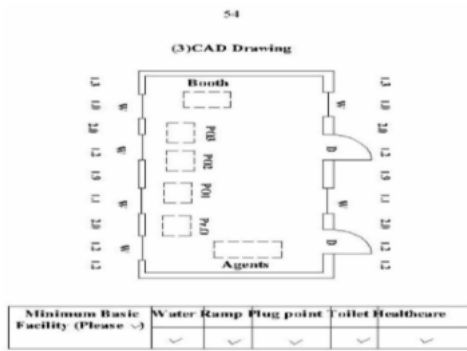

Nazri Naksha

Google Map View

Polling Station Building Front View

Polling Station Front View

Cad View

Key MAP View