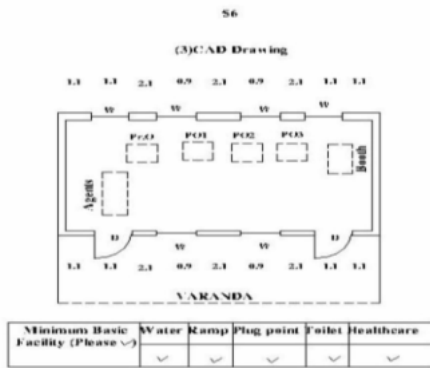

Cad View

Key MAP View

(a) Land marks
(b) Road names
(c) Traffic flow