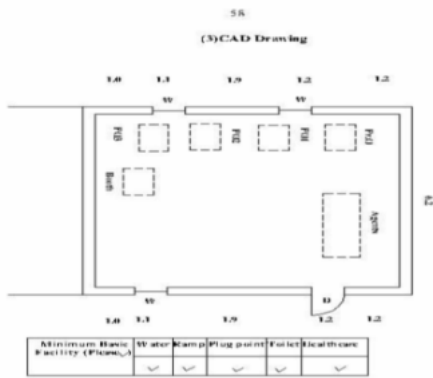

Nazri Naksha

Google Map View

Polling Station Building Front View

Polling Station Front View

Cad View

Key MAP View