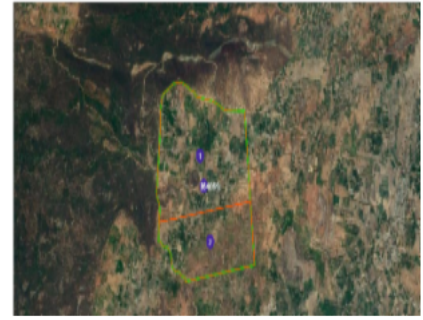

Nazri Naksha

Google Map View