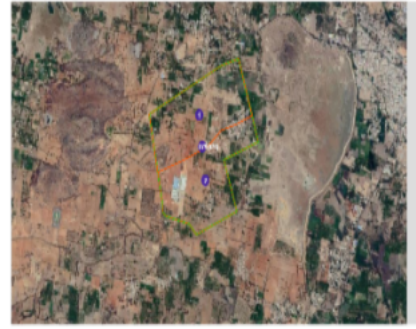

Nazri Naksha

Google Map View