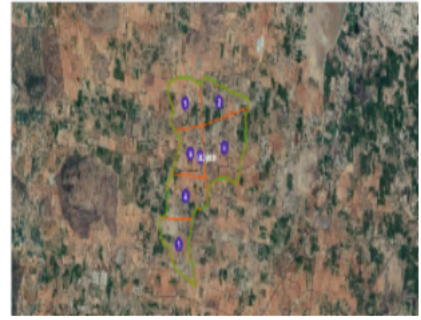

Nazri Naksha

Google Map View