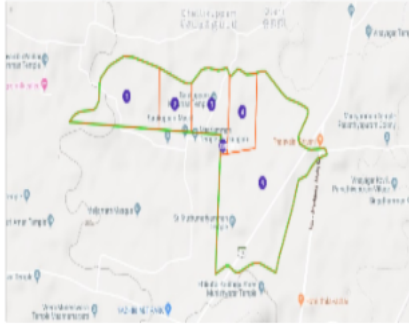

Nazri Naksha

Google Map View