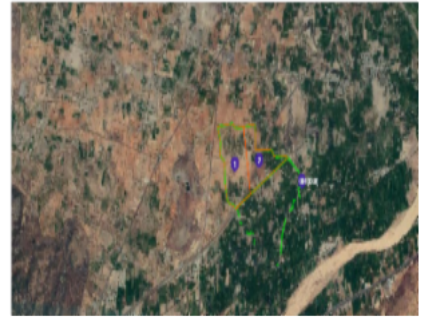

Nazri Naksha

Google Map View