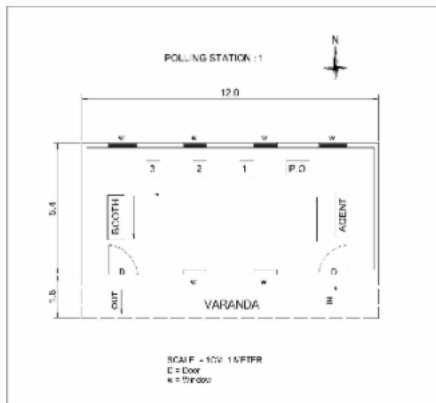

Nazri Naksha

Google Map View

Polling Station Building Front View

Polling Station Front View

Cad View

Key MAP View