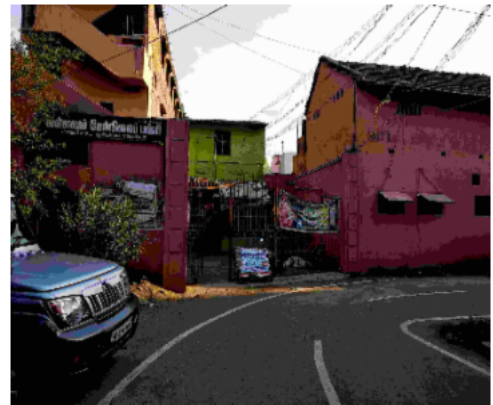

Polling Station Front View